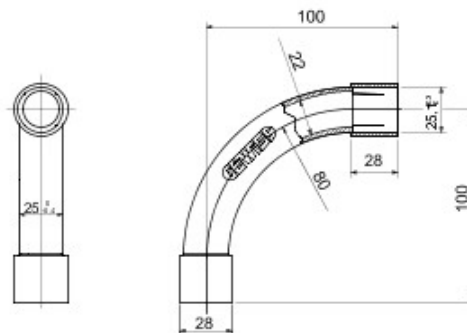

Routing components for rigid protective conduits with IP40 and IP67 protection degree.

Colour	Grey RAL 7035	IP degree	IP40
Conduits Ø (mm)	25	Type of material	Halogen-free in compliance with EN 60754-2
Electrocod	21221		

DIMENSIONAL

TECHNICAL SYMBOLOGY

IP

HF
HALOGEN FREE

IP40

STANDARDS/APPROVALS

GEWISS S.p.A. Via A. Volta, 1
24069 Cenate Sotto - Bergamo - Italy
tel. +39 035 94 61 11 fax +39 035 94 69 09

www.gewiss.com
sat@gewiss.com
Last update 18/05/2020